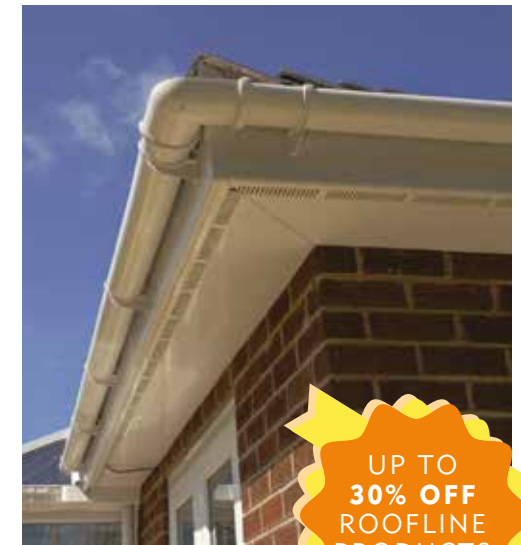

UP TO
30% OFF
ROOFLINE
PRODUCTS

ROOFLINE

Protect your home with replacement maintenance-free PVCu fascia boards, barge boards, cladding and rainwater systems.